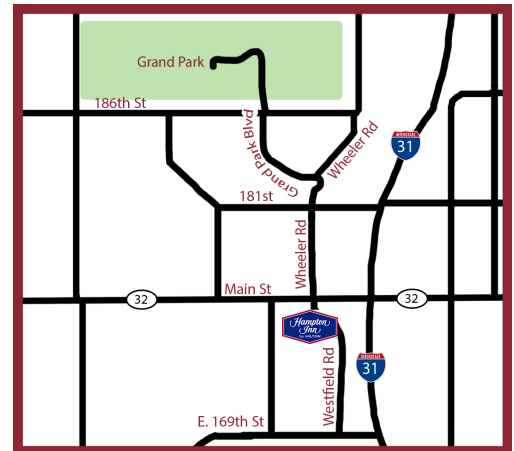

we love having you here ®

HAMPTON INN by Hilton

Westfield, IN

Welcome to the **Hampton Inn by Hilton Westfield, IN**, located at the intersection of US 31 and 32. This Hotel features the new Hampton **Forever Young Initiative** and is the closest hotel to the **Grand Park Sports Campus** in Westfield. Whether you are visiting the area for business or leisure, the **Hampton Inn by Hilton Westfield, IN** is the place for you.

bring your appetite.

Wake up to breakfast, on us. Each morning, we're delighted to offer a complimentary hot breakfast with fresh-baked waffles and hearty oatmeal with toppings to get your day started on the right foot. Choose from a variety of delicious breakfast items, including your choice of two or three hot items and enjoy all the juice or coffee you can drink. No time for breakfast? Then on your way out, simply grab one of our complimentary On the Run™ breakfast bags, available Monday through Friday.

OUR HOTEL OFFERS:

- **93** Guest Rooms
- 2-Story Atrium
- Coin Operated Laundry
- Valet Laundry
- Fitness Center
- Business Center
- Indoor Pool
- Meeting Space

AMENITIES AND SERVICES:

- **FREE** High-Speed Internet
- **On the House** Hot Breakfast®
- On the Run Breakfast Bags™
- Clean & Fresh Hampton Bed®
- Complimentary Coffee and Tea
- Microwave/Fridge in all rooms
- 24/7 Front Desk Assistance
- 43" LED HDTVs
- Complimentary Parking
- **100% Satisfaction Guarantee**

17400 Wheeler Road
Westfield, IN 46074

For more information call
(317) 763-1900

Contact our sales team
salesmgr@hamptoncarmel.com

Visit us online
Schahethotels.com

Meeting Space

720 square feet

Classroom	-	50
Theater	-	90
Reception	-	90
U-Shape	-	20
H-Square	-	20
Conference	-	24